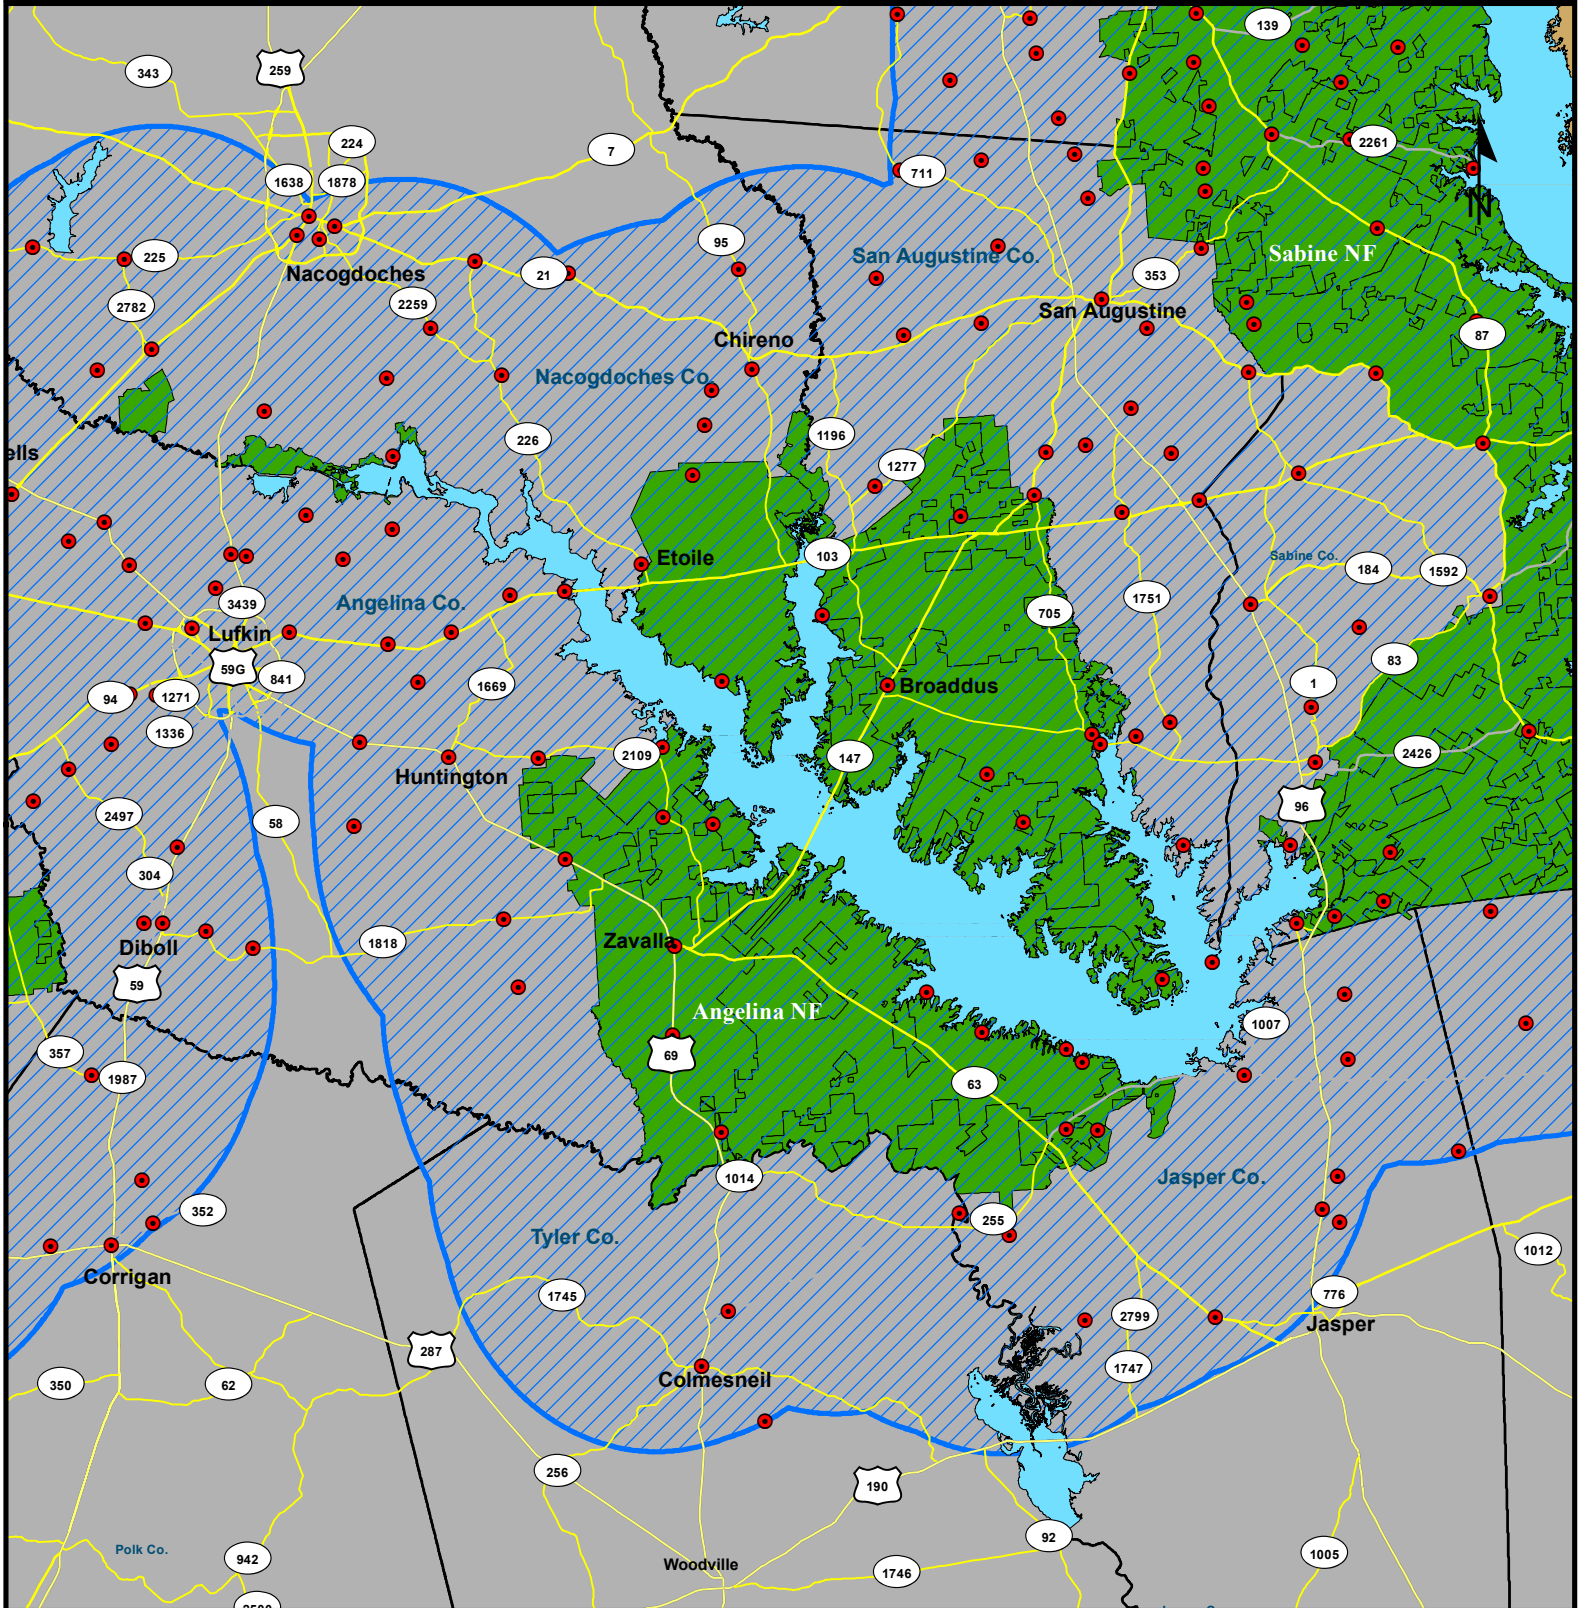

Community Protection Program Angelina National Forest Communities

- Angelina National Forest Boundary
- Angelina National Forest 10 mile eligible area
- 80 - Communities within 10 mile eligible area

- Cities within 10 Mile Buffer**
- | | |
|-------------|---------------|
| Lufkin | Colmesneil |
| Nacogdoches | Huntington |
| Chireno | San Augustine |
| Etoile | Broaddus |
| Jasper | Zavalla |